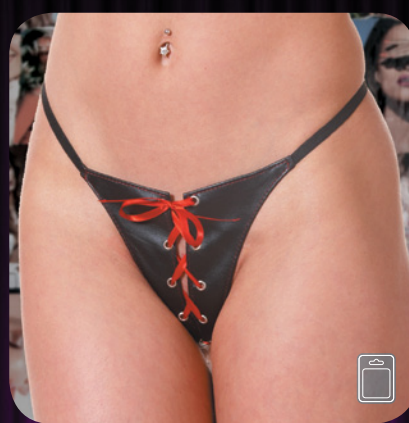

Leather G-String
2-315XO One Size